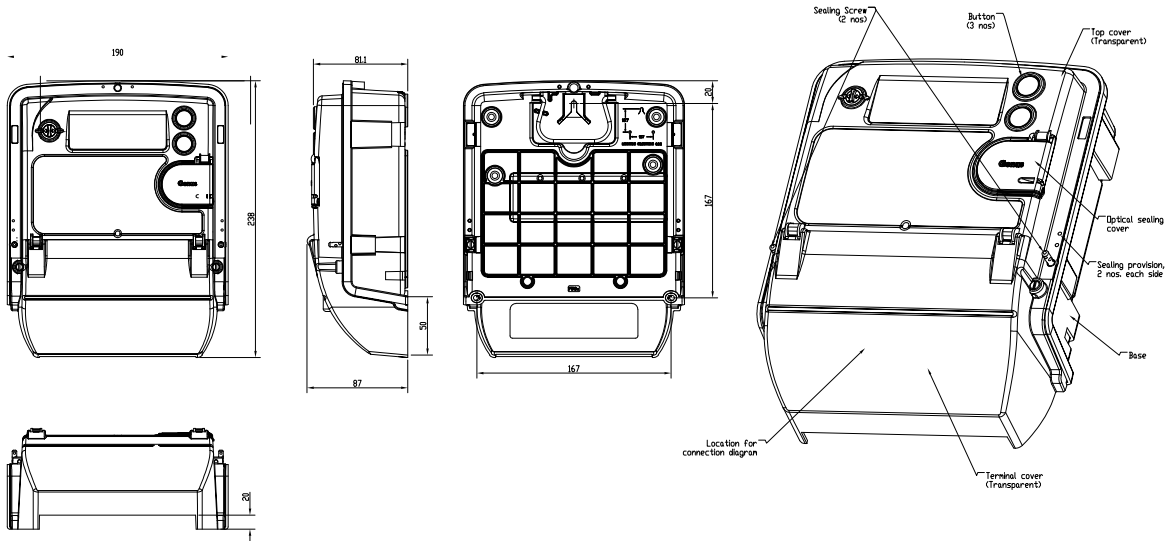

APPLICATIONS

Residential

Small Industrial

Commercial
Complexes

TECHNICAL SPECIFICATIONS

CONNECTION TYPE	3 Phase 4 wire Direct connected	LED INDICATORS	High intensity two red LED for calibration/testing(Active & reactive)
STANDARDS	IS 13779, IEC 62052-11, IEC 62053-21 DLMS Indian Companion Standard (Is15959)	COMMUNICATION PORTS	Local Comm- Optical communication /RS-232 port/IRDA Remote com.- RF / Bluetooth with mobile app support
METROLOGY ACCURACY	Class 1.0	COMMUNICATION PROTOCOL	As per IS 15959
RATED VOLTAGE	230/240V, (-40% to +20%)	OPERATING TEMPERATURE RANGE	-10°C to +55°C
RATE CURRENT	5-30A, 10-40A, 10-60A, 20-100, 20-80, 50-100	STORAGE TEMPERATURE RANGE	-25°C to +70°C
STARTING CURRENT	0.2%lb	RELATIVE HUMIDITY	Up to 95% non-condensing
FREQUENCY	50 Hz + 5%	DEGREE OF PROTECTION IP RATING	IP 51, with meter enclosure Ip54
POWER CONSUMPTION	<1.0Watt , <4.0 VA (Voltage circuit) phase wise <1.0 VA (Current circuit) phase wise	WEIGHT	~ 1.240 kg
IMPULSE WITHSTAND	Up to 10 kV	DIMENSION	81X190X238 (HxWxL)
DISPLAY	6 Digit 7 Segment		8 TOD register, 2 Seasons with Active & Passive calendars
TYPE OF INSTALLATION	Indoor	LOAD SURVEY	Up to 90 days , at 30 minutes integration period