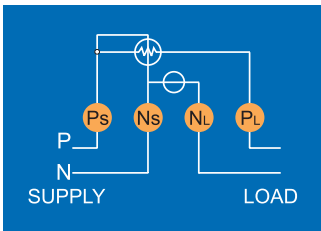

1 Phase 2 Wire Electronic Electricity Meter

Residential Application

Genus model type 01 B meter offers utilities with an accurate, reliable & cost effective solution for measurement of electrical energy consumption on 2 wire network.

Meter has been specifically designed to operate with high endurance in Tropical Climate and work within CL-1.0 accuracy as per IEC standards.

The Meter offers several anti-tamper features.

Technical Specifications

CONNECTION	1 Phase 2 Wire	MECHANICAL	Dimensions (mm)	195 x 148 x 78 (LxWxH)
COMPLIANCE	IEC 62052-11 IEC 62053-21		Enclosure Material	Engineering Plastic
ACCURACY	Class 1.0		Degree of Protection	Ip54
POWER SUPPLY			Weight	0.7 kg (approx)
Rated Voltage*	230/ 240V -30% to +20%	USW	Ultrasonic welding to avoid unauthorized access	
Rated Frequency	50 Hz \pm 5%	ETBC	Transparent extended terminal cover	
*Other ratings available		TIME CLOCK & CALENDAR	Normal power source	Main supply RTC
CURRENT RANGE	10-40A, 10-60A, 20-80A		Back-up source	Lithium Battery
*Other ratings / ranges available on request			Service life of Meter	10 years
ENVIRONMENTAL		DATA RETENTION	Unpowered	10 years minimum
Operating Temp.	-10°C to +55°C	ACTIVITY INDICATOR	High intensity red LED for calibration / testing	
Storage Temp.	-25°C to +70°C			
Relative Humidity	Up to 95% non-condensing			
DISPLAY	7 Digit 8 Segment			