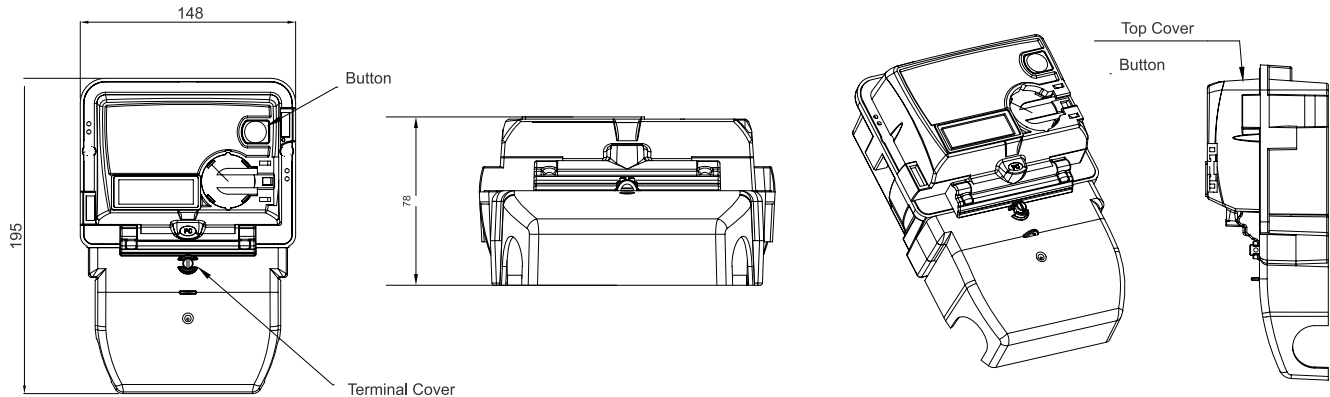

Meter has been specifically designed to operate with high endurance in Tropical Climate and work within CL-1.0 accuracy as per IEC standards.

The Meter offers several anti-tamper features.

Technical Specifications

CONNECTION	1 Phase 2 Wire	MECHANICAL	Dimensions (mm)	195 x 148 x 78 (LxWxH)
COMPLIANCE	IEC 62052-11 IEC 62053-21		Enclosure Material	Engineering Plastic
ACCURACY	Class 1.0		Degree of Protection	Ip54
POWER SUPPLY			Weight	0.7 kg (approx)
Rated Voltage*	230/ 240V -30% to +20%	USW	Ultrasonic welding to avoid unauthorized access	
Rated Frequency	50 Hz \pm 5%	ETBC	Transparent extended terminal cover	
*Other ratings available		TIME CLOCK & CALENDAR	Normal power source	Main supply RTC
CURRENT RANGE	10-40A, 10-60A, 20-80A		Back-up source	Lithium Battery
*Other ratings / ranges available on request			Service life of Meter	10 years
ENVIRONMENTAL		DATA RETENTION	Unpowered	10 years minimum
Operating Temp.	-10°C to +55°C	ACTIVITY INDICATOR	High intensity red LED for calibration / testing	
Storage Temp.	-25°C to +70°C			
Relative Humidity	Up to 95% non-condensing			
DISPLAY	7 Digit 8 Segment			